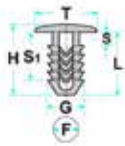

2930007215

L: 12.00mm
F: 7.00mm
G: 9.00mm
H: 14.50mm
S: 5.00mm
S1: 5.00mm
T: 25.00mm

- **Modelli / Locazioni**

- **Toyota**

- Yaris, Corolla, Verso Cofano motore
- 4Runner 13>, Avalon 05>, Camry 04>, Highlander 13>, Land Cruiser 13>, Matrix 04-13, Prius 13>, Rav 4 12>, Solara 04-08, Tundra 14>, Yaris 13> Cofano motore