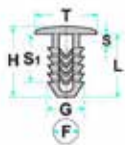

2930111769

L: 12.50mm
F: 7.00mm
G: 8.20mm
H: 15.00mm
S: 4.00mm
S1: 4.00mm
T: 25.00mm

- **Modelli / Locazioni**

- **Toyota**

- Yaris, Corolla, Previa, Verso, Supra Cofano motore
- Celica Rivestimenti interni

- **Ricambi originali OEM**

- Toyota 9046708124

Codice	Desc.
2930111769	72348