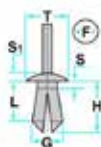

L: 20.50mm
F: 8.00mm
G: 9.50mm
H: 13.50mm
S: 3.00mm
S1: 2.50mm
T: 20.20mm

- **Modelli / Locazioni**
- **Fiat** 500 L 2013> Mostrine aria
- **Fiat** Professional Ducato 14> Mostrine aria
- **Ricambi originali OEM**
- Fiat 51891918
- Fiat Professional 51891918