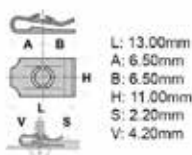

2930000068

- **Modelli / Locazioni**
- **Volkswagen** Golf, Jetta, Corrado Locari passaruota
- **Ricambi originali OEM**
- Volkswagen N90170801

Codice	Desc.
2930000068	70148