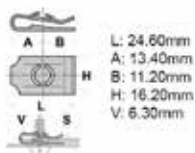

2930100362

- **Modelli / Locazioni**
- **Volkswagen**
- Scirocco Traversa frontale - Ossatura
- Scirocco, Transporter Parafango
- Polo Targa immatricolazione
- **Opel** Vari modelli - Opel Parafango
- **Ford** Vari modelli - Ford Parafango
- **Audi**
- 80, Coupe - Audi, Cabriolet Parafango
- 100, 200 - Audi, 80, A6, Coupe - Audi Rivestimenti interni
- **Ricambi originali OEM**
- Volkswagen N0154322
- Opel 207217563
- Ford 1470998
- Audi N0154322

Codice	Desc.
2930100362	70133