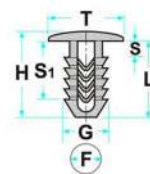

Ford

L: 12.50mm
F: 8.00mm
G: 9.30mm
H: 14.50mm
S: 3.00mm
S1: 7.50mm
T: 15.00mm

Code	Desc.
2930110804	50175T

L: 16.00mm
F: 8.50mm
G: 9.50mm
H: 18.50mm
S: 3.00mm
S1: 6.00mm
T: 18.00mm

Code	Desc.
2930000227	50369Z

L: 12.50mm
F: 8.00mm
G: 9.30mm
H: 14.50mm
S: 3.00mm
S1: 7.50mm
T: 25.00mm

Code	Desc.
2930110356	58177Z

Code	Desc.
2930111633	50133T

Code	Desc.
2930111324	50483

Code	Desc.
2930005250	71152Z

Code	Desc.
2930006435	55127Z