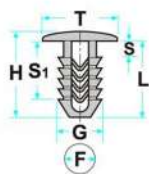

Ford

L: 12.50mm
F: 8.00mm
G: 9.30mm
H: 14.50mm
S: 3.00mm
S1: 7.50mm
T: 15.00mm

Code	Desc.
2930110804	50175T

L: 16.00mm
F: 8.50mm
G: 9.50mm
H: 18.50mm
S: 3.00mm
S1: 6.00mm
T: 18.00mm

Code	Desc.
2930000227	50369Z

L: 12.50mm
F: 8.00mm
G: 9.30mm
H: 14.50mm
S: 3.00mm
S1: 7.50mm
T: 25.00mm

Code	Desc.
2930110356	58177Z

Code	Desc.
2930111633	50133T

Code	Desc.
2930111324	50483

Code	Desc.
2930005250	71152Z

Code	Desc.
2930006435	55127Z