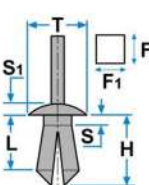

# Honda

L: 16.00mm  
F: 6.00mm  
G: 7.20mm  
H: 18.00mm  
S: 1.00mm  
S1: 13.00mm  
T: 20.00mm

Code	Desc.
2930004350	71444

Code	Desc.
2930004097	71364

L: 7.50mm  
F: 8.00mm  
T: 20.00mm

Code	Desc.
2930004340	71398

L: 6.50mm  
F: 8.00mm  
H: 10.00mm  
S: 2.00mm  
S1: 6.00mm  
T: 20.00mm

Code	Desc.
2930004315	71385

L: 8.00mm  
F1: 8.00mm  
F2: 8.00mm  
H: 14.00mm  
S: 3.00mm  
S1: 5.50mm  
T: 14.00mm

Code	Desc.
2930004070	71177

L: 10.00mm  
F: 10.00mm  
G: 10.00mm  
H: 11.50mm  
S: 1.00mm  
S1: 3.50mm  
T: 20.00mm

Code	Desc.
2930006800	58194T

Code	Desc.
2930007305	71182Z

L: 12.50mm  
F: 10.00mm  
H: 16.00mm  
S: 2.00mm  
S1: 3.50mm  
T: 18.00mm

L: 11.00mm  
 F: 10.00mm  
 H: 14.50mm  
 S: 4.00mm  
 S1: 3.50mm  
 T: 20.50mm

Code	Desc.
2930004072	71178

L: 15.00mm  
 F: 10.00mm  
 H: 25.00mm  
 S: 4.00mm  
 S1: 3.00mm  
 T: 17.00mm

Code	Desc.
2930111753	71322