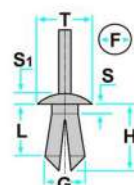

# Honda

L: 16.00mm  
F: 6.00mm  
G: 7.20mm  
H: 18.00mm  
S: 1.00mm  
S1: 13.00mm  
T: 20.00mm

Code	Desc.
2930004350	71444

Code	Desc.
2930004097	71364

L: 7.50mm  
F: 8.00mm  
T: 20.00mm

Code	Desc.
2930004340	71398

L: 6.50mm  
F: 8.00mm  
H: 10.00mm  
S: 2.00mm  
S1: 6.00mm  
T: 20.00mm

Code	Desc.
2930004315	71385

L: 8.00mm  
F1: 8.00mm  
F2: 8.00mm  
H: 14.00mm  
S: 3.00mm  
S1: 5.50mm  
T: 14.00mm

Code	Desc.
2930004070	71177

L: 10.00mm  
F: 10.00mm  
G: 10.00mm  
H: 11.50mm  
S: 1.00mm  
S1: 3.50mm  
T: 20.00mm

Code	Desc.
2930006800	58194T

Code	Desc.
2930007305	71182Z

L: 12.50mm  
F: 10.00mm  
H: 16.00mm  
S: 2.00mm  
S1: 3.50mm  
T: 18.00mm

L: 11.00mm  
 F: 10.00mm  
 H: 14.50mm  
 S: 4.00mm  
 S1: 3.50mm  
 T: 20.50mm

Code	Desc.
2930004072	71178

L: 15.00mm  
 F: 10.00mm  
 H: 25.00mm  
 S: 4.00mm  
 S1: 3.00mm  
 T: 17.00mm

Code	Desc.
2930111753	71322