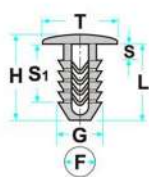

# Honda

L: 16.00mm  
F: 6.00mm  
G: 7.20mm  
H: 18.00mm  
S: 1.00mm  
S1: 13.00mm  
T: 20.00mm

Code	Desc.
2930004350	71444

Code	Desc.
2930004097	71364

L: 7.50mm  
F: 8.00mm  
T: 20.00mm

Code	Desc.
2930004340	71398

L: 6.50mm  
F: 8.00mm  
H: 10.00mm  
S: 2.00mm  
S1: 6.00mm  
T: 20.00mm

Code	Desc.
2930004315	71385

L: 8.00mm  
F1: 8.00mm  
F2: 8.00mm  
H: 14.00mm  
S: 3.00mm  
S1: 5.50mm  
T: 14.00mm

Code	Desc.
2930004070	71177

L: 10.00mm  
F: 10.00mm  
G: 10.00mm  
H: 11.50mm  
S: 1.00mm  
S1: 3.50mm  
T: 20.00mm

Code	Desc.
2930006800	58194T

Code	Desc.
2930007305	71182Z

L: 12.50mm  
F: 10.00mm  
H: 16.00mm  
S: 2.00mm  
S1: 3.50mm  
T: 18.00mm

L: 11.00mm  
 F: 10.00mm  
 H: 14.50mm  
 S: 4.00mm  
 S1: 3.50mm  
 T: 20.50mm

Code	Desc.
2930004072	71178

L: 15.00mm  
 F: 10.00mm  
 H: 25.00mm  
 S: 4.00mm  
 S1: 3.00mm  
 T: 17.00mm

Code	Desc.
2930111753	71322