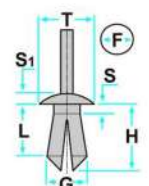

# Honda

L: 16.00mm  
F: 6.00mm  
G: 7.20mm  
H: 18.00mm  
S: 1.00mm  
S1: 13.00mm  
T: 20.00mm

Code	Desc.
2930004350	71444

Code	Desc.
2930004097	71364

L: 7.50mm  
F: 8.00mm  
T: 20.00mm

Code	Desc.
2930004340	71398

L: 6.50mm  
F: 8.00mm  
H: 10.00mm  
S: 2.00mm  
S1: 6.00mm  
T: 20.00mm

Code	Desc.
2930004315	71385

L: 8.00mm  
F1: 8.00mm  
F2: 8.00mm  
H: 14.00mm  
S: 3.00mm  
S1: 5.50mm  
T: 14.00mm

Code	Desc.
2930004070	71177

L: 10.00mm  
F: 10.00mm  
G: 10.00mm  
H: 11.50mm  
S: 1.00mm  
S1: 3.50mm  
T: 20.00mm

Code	Desc.
2930006800	58194T

Code	Desc.
2930007305	71182Z

L: 12.50mm  
F: 10.00mm  
H: 16.00mm  
S: 2.00mm  
S1: 3.50mm  
T: 18.00mm

L: 11.00mm  
 F: 10.00mm  
 H: 14.50mm  
 S: 4.00mm  
 S1: 3.50mm  
 T: 20.50mm

Code	Desc.
2930004072	71178

L: 15.00mm  
 F: 10.00mm  
 H: 25.00mm  
 S: 4.00mm  
 S1: 3.00mm  
 T: 17.00mm

Code	Desc.
2930111753	71322