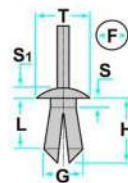

Nissan

L:
F: 7.00mm
H: 19.00mm
T: 20.00mm

Code	Desc.
2930111774	71426

L: 7.00mm
F: 7.00mm
H: 14.00mm
T: 21.00mm

Code	Desc.
2930007220	71389

L: 9.00mm
F: 8.50mm
H: 10.50mm
S: 2.00mm
S1: 3.00mm
T: 18.00mm

Code	Desc.
2930111773	15105Z