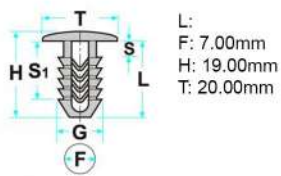

Nissan

L:
F: 7.00mm
H: 19.00mm
T: 20.00mm

Code	Desc.
2930111774	71426

L: 7.00mm
F: 7.00mm
H: 14.00mm
T: 21.00mm

Code	Desc.
2930007220	71389

L: 9.00mm
F: 8.50mm
H: 10.50mm
S: 2.00mm
S1: 3.00mm
T: 18.00mm

Code	Desc.
2930111773	15105Z

L: 7.50mm
F: 8.00mm
T: 20.00mm

Code	Desc.
2930004340	71398

L: 13.00mm
F: 10.00mm
T: 18.00mm

Code	Desc.
2930007305	71182Z

L: 13.00mm
F: 10.00mm
T: 18.00mm

Code	Desc.
2930111777	71384

Code	Desc.
2930111776	72137