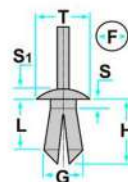

Nissan

L:
F: 7.00mm
H: 19.00mm
T: 20.00mm

Code	Desc.
2930111774	71426

L: 7.00mm
F: 7.00mm
H: 14.00mm
T: 21.00mm

Code	Desc.
2930007220	71389

L: 9.00mm
F: 8.50mm
H: 10.50mm
S: 2.00mm
S1: 3.00mm
T: 18.00mm

Code	Desc.
2930111773	15105Z

L: 7.50mm
F: 8.00mm
T: 20.00mm

Code	Desc.
2930004340	71398

L: 13.00mm
F: 10.00mm
T: 18.00mm

Code	Desc.
2930007305	71182Z

L: 13.00mm
F: 10.00mm
T: 18.00mm

Code	Desc.
2930111777	71384

Code	Desc.
2930111776	72137