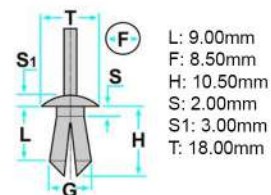

Nissan

L:
F: 7.00mm
H: 19.00mm
T: 20.00mm

Code	Desc.
2930111774	71426

L: 7.00mm
F: 7.00mm
H: 14.00mm
T: 21.00mm

Code	Desc.
2930007220	71389

L: 9.00mm
F: 8.50mm
H: 10.50mm
S: 2.00mm
S1: 3.00mm
T: 18.00mm

Code	Desc.
2930111773	15105Z

L: 7.50mm
F: 8.00mm
T: 20.00mm

Code	Desc.
2930004340	71398

L: 13.00mm
F: 10.00mm
T: 18.00mm

Code	Desc.
2930007305	71182Z

L: 13.00mm
F: 10.00mm
T: 18.00mm

Code	Desc.
2930111777	71384

Code	Desc.
2930111776	72137