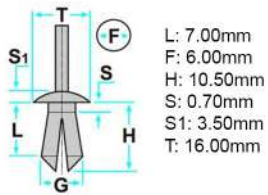

Code	Desc.
2930112016	12016

Code	Desc.
2930112017	12017

Code	Desc.
2930110991	10991

L: 9.00mm
F: 6.00mm
H: 12.00mm
S: 2.50mm
S1: 2.00mm
T: 10.00mm

Code	Desc.
2930110330	50340T

L: 8.00mm
F: 8.00mm
H: 11.50mm
S: 1.50mm
S1: 2.50mm
T: 16.00mm

Code	Desc.
2930111620	55237

L: 6.00mm
F: 8.00mm
H: 11.00mm
S: 1.50mm
S1: 2.00mm
T: 16.00mm

Code	Desc.
2930004300	50531Z

L: 17.00mm
F: 6.50mm
H: 20.50mm
S: 7.00mm
S1: 4.00mm
T: 20.00mm

Code	Desc.
2930111061	50201Z

L: 7.00mm
F: 6.00mm
H: 10.50mm
S: 0.70mm
S1: 3.50mm
T: 16.00mm

Code	Desc.
2930111100	50519T

L: 8.00mm
F: 6.50mm
H: 12.00mm
S: 2.00mm
S1: 3.00mm
T: 12.00mm

Code	Desc.
2930110444	71497

D: 2.40mm
L: 5.00mm
T: 9.50mm

Code	Desc.
2930000130	72413

Code	Desc.
2930112444	12444

Code	Desc.
2930110331	10331

Code	Desc.
2930110995	10995

L: 24.00mm
A: 14.00mm
B: 6.50mm
H: 11.00mm
S: 2.50mm
V: 4.20mm

Code	Desc.
2930000020	70114

L: 24.60mm
A: 13.40mm
B: 11.20mm
H: 16.20mm
V: 6.30mm