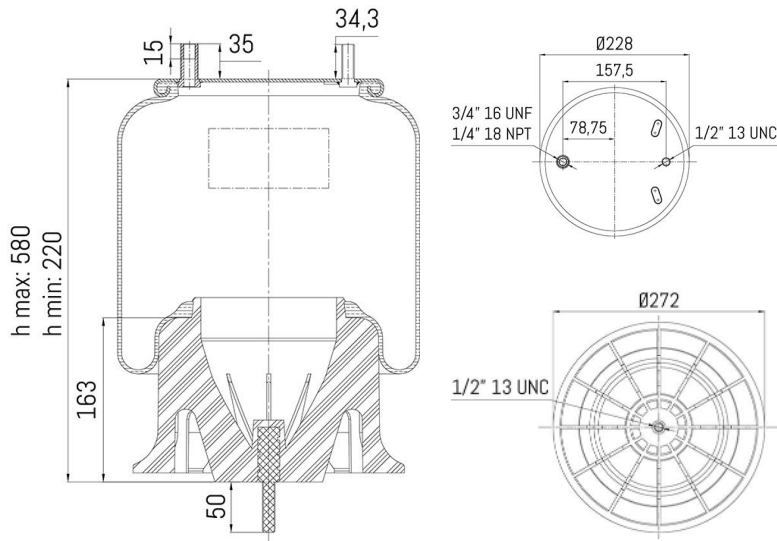

0426 - SA520552CP

Cross list costruttore	Codice Costruttore
BRAKE & WHEEL	M3550
FREIGHTLINER	16-13840-000
FREIGHTLINER	16-14004-000
FREIGHTLINER	16-15595-000
FREIGHTLINER	16-16773-000
LOADGUARD	SC2750
NAVISTAR	1R12-1054
RIDEWELL	10089780C
VOLVO	85101151
WATSON-CHALIN	AS-0147-1G
WATSON-CHALIN	AS-0182